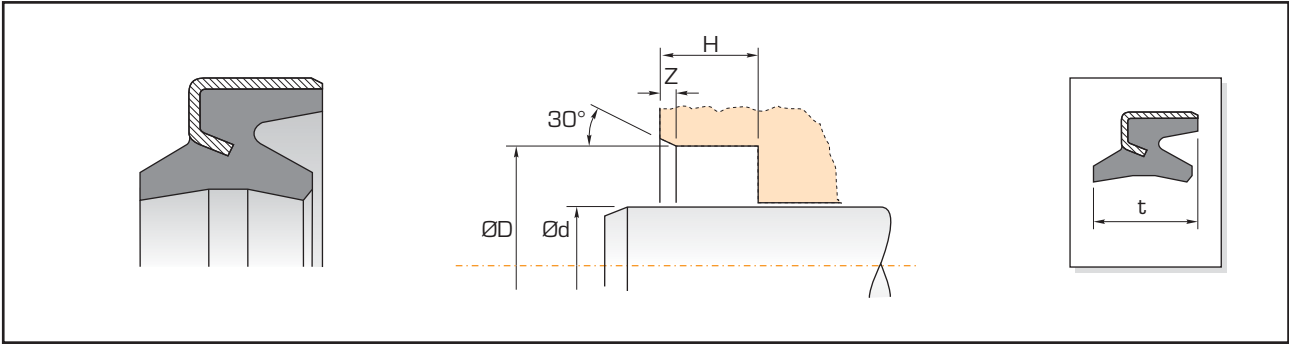

Metric Sizes

Part No.	Ød	ØD	H	t
<i>Tolerances</i>		<i>H8</i>	<i>+0.50 -0</i>	
MCW1830-6-9-DKB	18.00	30.00	6.00	9.00
MCW2032-6-9-DKB	20.00	32.00	6.00	9.00
MCW2234-6-9-DKB	22.00	34.00	6.00	9.00
MCW2537-6-9-DKB	25.00	37.00	6.00	9.00
MCW3042-6-9-DKB	30.00	42.00	6.00	9.00
MCW3244-7-10-DKB	32.00	44.00	7.00	10.00
MCW3547-7-10-DKB	35.00	47.00	7.00	10.00
MCW4052-7-10-DKB	40.00	52.00	7.00	10.00
MCW4557-7-10-DKB	45.00	57.00	7.00	10.00
MCW5062-7-10-DKB	50.00	62.00	7.00	10.00
MCW5569-8-11-DKB	55.00	69.00	8.00	11.00
MCW6074-8-11-DKB	60.00	74.00	8.00	11.00
MCW6579-8-11-DKB	65.00	79.00	8.00	11.00
MCW7084-8-11-DKB	70.00	84.00	8.00	11.00
MCW7589-8-11-DKB	75.00	89.00	8.00	11.00
MCW8094-8-11-DKB	80.00	94.00	8.00	11.00
MCW8599-8-11-DKB	85.00	99.00	8.00	11.00

Metric Sizes (cont'd)

Part No.	Ød	ØD	H	t
MCW90104-8-11-DKB	90.00	104.00	8.00	11.00
MCW95109-8-11-DKB	95.00	109.00	8.00	11.00
MCW100114-8-11-DKB	100.00	114.00	8.00	11.00
MCW105121-9-12-DKB	105.00	121.00	9.00	12.00
MCW110126-9-12-DKB	110.00	126.00	9.00	12.00
MCW115131-9-12-DKB	115.00	131.00	9.00	12.00
MCW120136-9-12-DKB	120.00	136.00	9.00	12.00
MCW125141-9-12-DKB	125.00	141.00	9.00	12.00
MCW130146-9-12-DKB	130.00	146.00	9.00	12.00
MCW135155-10-14-DKB	135.00	155.00	10.00	14.00
MCW140160-10-14-DKB	140.00	160.00	10.00	14.00
MCW150170-10-14-DKB	150.00	170.00	10.00	14.00
MCW160180-10-14-DKB	160.00	180.00	10.00	14.00
MCW170190-10-14-DKB	170.00	190.00	10.00	14.00
MCW180205-12-17-DKB	180.00	205.00	12.00	17.00
MCW190215-12-17-DKB	190.00	215.00	12.00	17.00
MCW200225-12-17-DKB	200.00	225.00	12.00	17.00
MCW210235-12-17-DKB	210.00	235.00	12.00	17.00