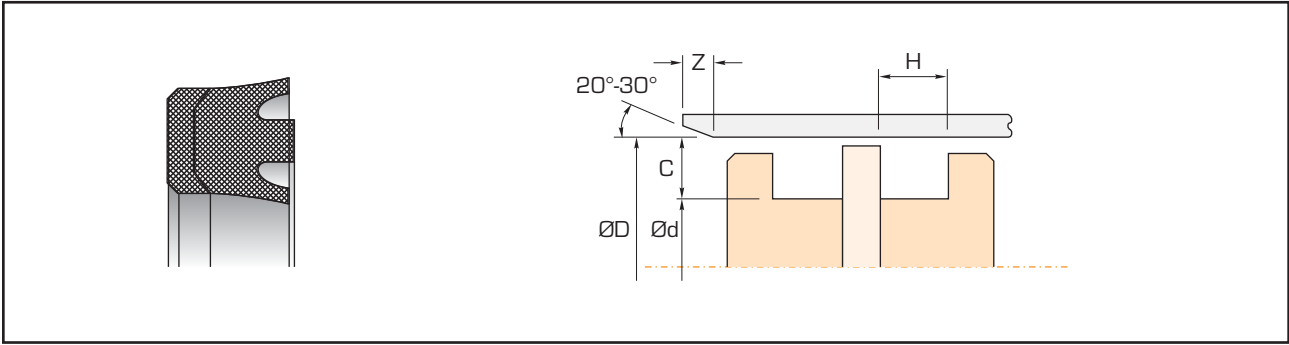

Metric Sizes

Part No.	ØD	Ød	H
<i>Tolerances</i>	<i>H9</i>	<i>h11</i>	<i>+0.30 -0</i>
SM2515-6.3T52	25.00	15.00	6.30
SM3220-7.8T52	32.00	20.00	7.80
SM3222-6.3T52	32.00	22.00	6.30
SM4030-6.3T52	40.00	30.00	6.30
SM5035-9.5T52	50.00	35.00	9.50
SM5540-10T52	55.00	40.00	10.00
SM6045-10T52	60.00	45.00	10.00
SM6348-9.5T52	63.00	48.00	9.50
SM7050-13T52	70.00	50.00	13.00
SM8060-12.5T52	80.00	60.00	12.50
SM9070-13T52	90.00	70.00	13.00
SM10080-12.5T52	100.00	80.00	12.50
SM11090-13T52	110.00	90.00	13.00
SM125100-16T52	125.00	100.00	16.00
SM140115-16.2T52	140.00	115.00	16.20
SM160130-19.8T52	160.00	130.00	19.80
SM160135-16T52	160.00	135.00	16.00
SM180150-20T52	180.00	150.00	20.00
SM200170-20T52	200.00	170.00	20.00
SM225195-20T52	225.00	195.00	20.00
SM250220-20T52	250.00	220.00	20.00
SM275245-20T52	275.00	245.00	20.00
SM300270-20T52	300.00	270.00	20.00